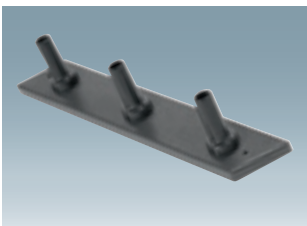

Moto fast bike flange (Ø 14 mm)

Duo expert system (3 collets in a case 54-78 mm)

Spacer (Ø 218 mm)

Moto quick fix for 19 / 14 mm shaft

Variable specific clamping plate (Quickplate) for 4/5/6-hole rims

Fourth cone (Ø 88-132 mm)

Fourth cone (Ø 120-174 mm)

Large diameter clamping hood

Kit for Off-Road

Cone spacer

Centering Kit BMW

Set of light truck cones (88 - 174 mm)

Adaptor plate + pivot

Accessories Storage for cones