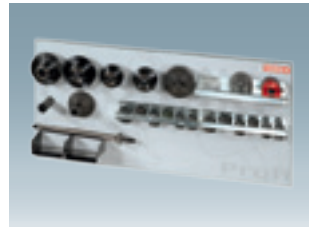

Moto monolever wheels centering kit and shaft (19 mm)