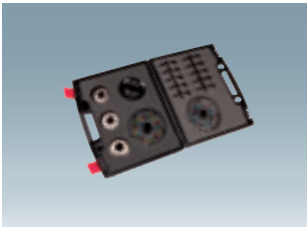

Optional accessories and flanges

Lighting with three laser pointers

Tyre elevator

Moto monolever wheels centering kit and shaft (19 mm)

Printer kit

Kit demo box for passenger car

3-4-5-hole flange

Quick bolt kit for 3-4-5-hole flange

Moto fast bike flange (Ø 14 mm)

Duo expert system (3 collets in a case 54-78 mm)

Spacer (Ø 218 mm)

Moto quick fix for 19 / 14 mm shaft

Variable specific clamping plate (Quickplate) for 4/5/6-hole rims

Fourth cone (Ø 88-132 mm)