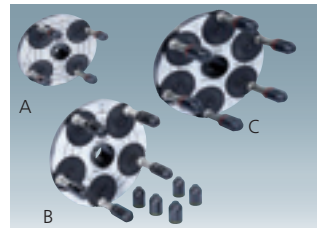

Moto fast bike flange (Ø 14 mm)

Duo expert system (3 collets in a case 54-78 mm)

Spacer (Ø 218 mm)

Moto quick fix for 19 / 14 mm shaft

Variable specific clamping plate (Quickplate) for 4/5/6-hole rims

Fourth cone (Ø 88-132 mm)

Fourth cone (Ø 120-174 mm)

Large diameter clamping hood

Kit for Off-Road

Cone spacer

Centering Kit BMW

Set of light truck cones (88 - 174 mm)

Adaptor plate + pivot

Accessories Storage for cones