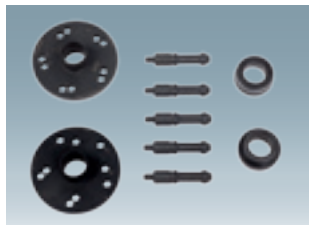

Moto fast bike flange (Ø 14 mm)

Duo expert system (3 collets in a case 54-78 mm)

Spacer (Ø 218 mm)

Moto quick fix for 19 / 14 mm shaft

Variable specific clamping plate (Quickplate) for 4/5/6-hole rims

Fourth cone (Ø 88-132 mm)

Fourth cone (Ø 120-174 mm)

Large diameter clamping hood

Kit for Off-Road

Cone spacer

Centering Kit BMW

Set of light truck cones (88 - 174 mm)

Adaptor plate + pivot

Accessories Storage for cones