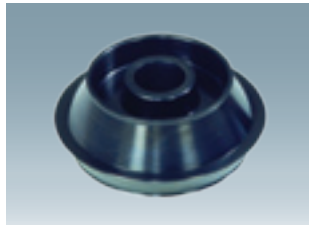

Moto fast bike flange (Ø 14 mm)

Duo expert system (3 collets in a case 54-78 mm)

Spacer (Ø 218 mm)

Moto quick fix for 19 / 14 mm shaft

Variable specific clamping plate (Quickplate) for 4/5/6-hole rims

Fourth cone (Ø 88-132 mm)

Fourth cone (Ø 120-174 mm)

Large diameter clamping hood

Kit for Off-Road

Cone spacer

Centering Kit BMW

Set of light truck cones (88 - 174 mm)

Adaptor plate + pivot

Accessories Storage for cones