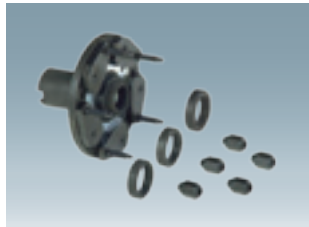

Optional accessories and flanges

Lighting with three laser pointers

Tyre elevator

Moto monolever wheels centering kit and shaft (19 mm)

Printer kit

Kit demo box for passenger car

3-4-5-hole flange

Quick bolt kit for 3-4-5-hole flange

Moto fast bike flange (Ø 14 mm)

Duo expert system (3 collets in a case 54-78 mm)

Spacer (Ø 218 mm)

Moto quick fix for 19 / 14 mm shaft

Variable specific clamping plate (Quickplate) for 4/5/6-hole rims

Fourth cone (Ø 88-132 mm)